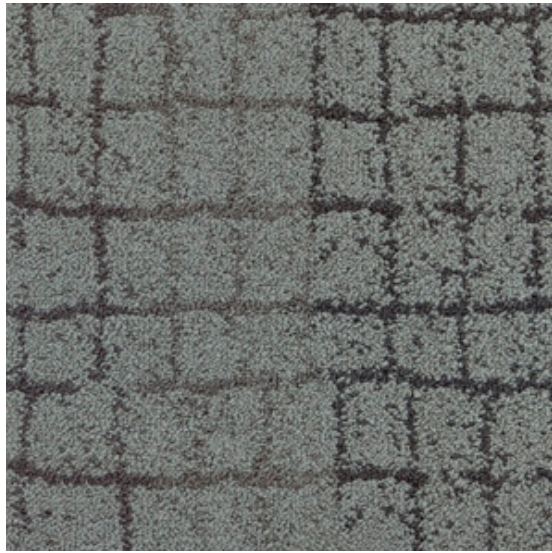

50cm x 50cm 60cm x 60cm

INDEX

PAGE

CYGGE 214001-02	2
CYGGE 214002-03	3
CYGGE 214003-04	4
CYGGE 214001-02-03-04	5
CYGGE 214001-02-07-08	6
CYGGE 214009-10-11-12	7
Specification	9

CYGGGE 214001-02

CYGGE 214002-03

CYGGGE 214003-04

CYGGGE 214001-02-03-04

CYGGE 214001-02-07-08

CYGGGE 214009-10-11-12

CYGGE 214001

CYGGE 214003

CYGGE 214007

CYGGE 214002

CYGGE 214004

CYGGE 214008

CYGGE 214009

CYGGE 214011

CYGGE 214010

CYGGE 214012

Specification

Product Name	CYGGGE 214
Product Code	CYGGGE 214
Tufted construction	Tufted Textured Loop
Fiber	100% Synthetic Fibre 100%
Dye method	Solution Dyed
Gauge	1/10
Tufted weight(g/m ²)	750 ± 5%
Tile size(mm)	500 x 500 / 600 x 600
Pile height(mm)	6.0 ± 0.5
Total thickness(mm)	10.0 ± 0.5
Standard Backing	Cushion back