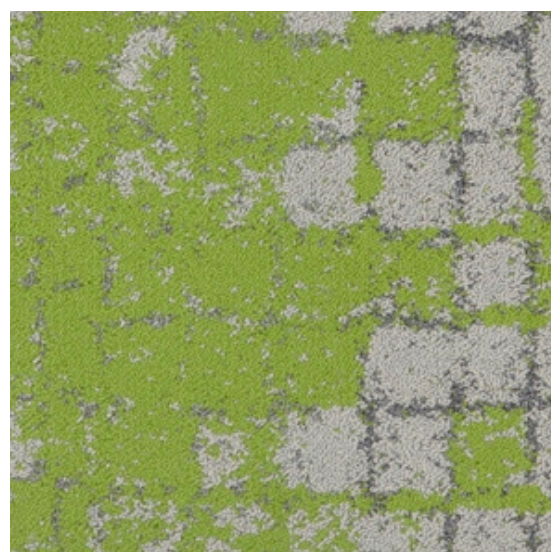

CYGGE 214004

CYGGE 214008

CYGGE 214009

CYGGE 214011

CYGGE 214010

CYGGE 214012

Specification

Product Name	CYGGGE 214
Product Code	CYGGGE 214
Tufted construction	Tufted Textured Loop
Fiber	100% Synthetic Fibre 100%
Dye method	Solution Dyed
Gauge	1/10
Tufted weight(g/m ²)	750 ± 5%
Tile size(mm)	500 x 500 / 600 x 600
Pile height(mm)	6.0 ± 0.5
Total thickness(mm)	10.0 ± 0.5
Standard Backing	Cushion back