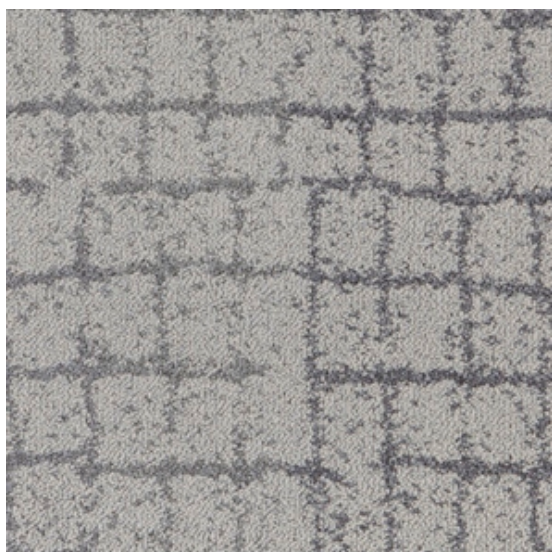

CYGGE 214004

CYGGE 214008

CYGGE 214009

CYGGE 214011

CYGGE 214010

CYGGE 214012

Specification

Product Name	CYGGGE 214
Product Code	CYGGGE 214
Tufted construction	Tufted Textured Loop
Fiber	100% Synthetic Fibre 100%
Dye method	Solution Dyed
Gauge	1/10
Tufted weight(g/m ²)	750 ± 5%
Tile size(mm)	500 x 500 / 600 x 600
Pile height(mm)	6.0 ± 0.5
Total thickness(mm)	10.0 ± 0.5
Standard Backing	Cushion back