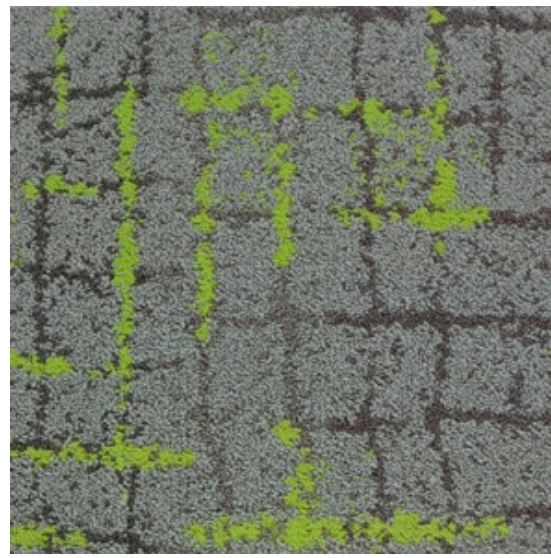

50cm x 50cm 60cm x 60cm

INDEX

PAGE

CYGGE 214001-02	2
CYGGE 214002-03	3
CYGGE 214003-04	4
CYGGE 214001-02-03-04	5
CYGGE 214001-02-07-08	6
CYGGE 214009-10-11-12	7
Specification	9

CYGGGE 214001-02

CYGGE 214002-03

CYGGGE 214003-04

CYGGGE 214001-02-03-04

CYGGE 214001-02-07-08

CYGGGE 214009-10-11-12

CYGGE 214001

CYGGE 214003

CYGGE 214007

CYGGE 214002

CYGGE 214004

CYGGE 214008

CYGGE 214009

CYGGE 214011

CYGGE 214010

CYGGE 214012

Specification

Product Name	CYGGGE 214
Product Code	CYGGGE 214
Tufted construction	Tufted Textured Loop
Fiber	100% Synthetic Fibre 100%
Dye method	Solution Dyed
Gauge	1/10
Tufted weight(g/m ²)	750 ± 5%
Tile size(mm)	500 x 500 / 600 x 600
Pile height(mm)	6.0 ± 0.5
Total thickness(mm)	10.0 ± 0.5
Standard Backing	Cushion back

Recommended installation methods

Monolithic

Quarter-Turn