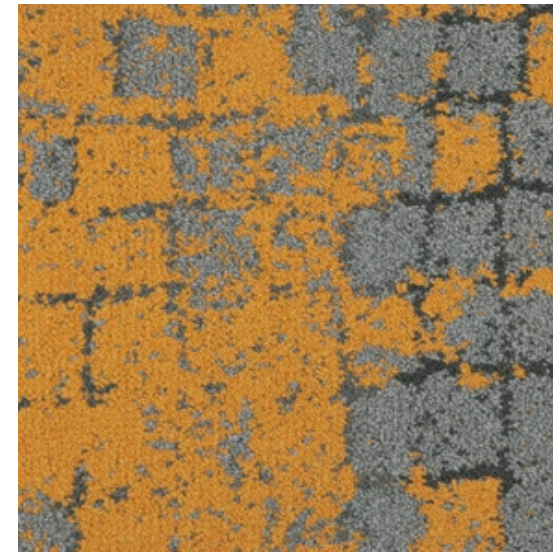

CYGGGE 214003-04

CYGGGE 214001-02-03-04

CYGGE 214001-02-07-08

CYGGGE 214009-10-11-12

CYGGE 214001

CYGGE 214003

CYGGE 214007

CYGGE 214002

CYGGE 214004

CYGGE 214008

CYGGE 214009

CYGGE 214011

CYGGE 214010

CYGGE 214012

Specification

Product Name	CYGGGE 214
Product Code	CYGGGE 214
Tufted construction	Tufted Textured Loop
Fiber	100% Synthetic Fibre 100%
Dye method	Solution Dyed
Gauge	1/10
Tufted weight(g/m ²)	750 ± 5%
Tile size(mm)	500 x 500 / 600 x 600
Pile height(mm)	6.0 ± 0.5
Total thickness(mm)	10.0 ± 0.5
Standard Backing	Cushion back