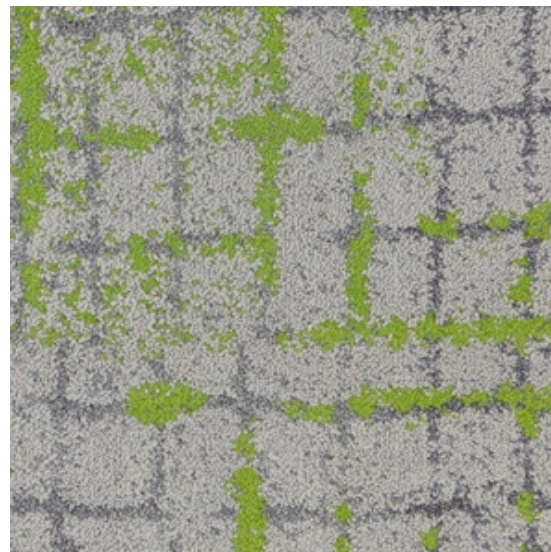

50cm x 50cm 60cm x 60cm

INDEX

PAGE

CYGGE 214001-02	2
CYGGE 214002-03	3
CYGGE 214003-04	4
CYGGE 214001-02-03-04	5
CYGGE 214001-02-07-08	6
CYGGE 214009-10-11-12	7
Specification	9

CYGGGE 214001-02

CYGGE 214002-03

CYGGGE 214003-04

CYGGGE 214001-02-03-04

CYGGE 214001-02-07-08

CYGGGE 214009-10-11-12

CYGGE 214001

CYGGE 214003

CYGGE 214007

CYGGE 214002

CYGGE 214004

CYGGE 214008

CYGGE 214009

CYGGE 214011

CYGGE 214010

CYGGE 214012

Specification

Product Name	CYGGGE 214
Product Code	CYGGGE 214
Tufted construction	Tufted Textured Loop
Fiber	100% Synthetic Fibre 100%
Dye method	Solution Dyed
Gauge	1/10
Tufted weight(g/m ²)	750 ± 5%
Tile size(mm)	500 x 500 / 600 x 600
Pile height(mm)	6.0 ± 0.5
Total thickness(mm)	10.0 ± 0.5
Standard Backing	Cushion back