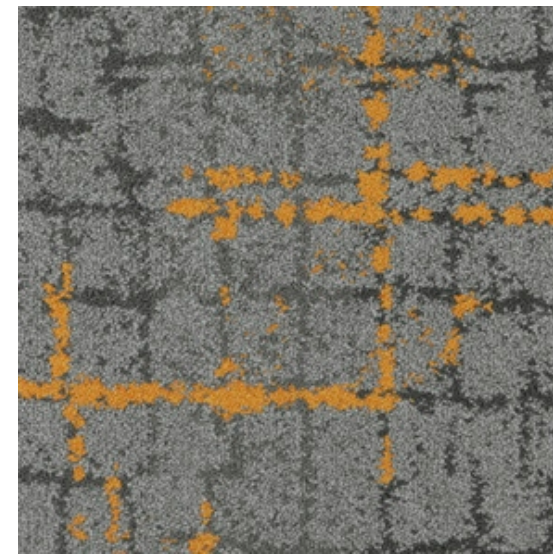

50cm x 50cm 60cm x 60cm

INDEX

PAGE

CYGGE 214001-02	2
CYGGE 214002-03	3
CYGGE 214003-04	4
CYGGE 214001-02-03-04	5
CYGGE 214001-02-07-08	6
CYGGE 214009-10-11-12	7
Specification	9

CYGGGE 214001-02

CYGGE 214002-03

CYGGGE 214003-04

CYGGGE 214001-02-03-04

CYGGE 214001-02-07-08

CYGGGE 214009-10-11-12

CYGGE 214001

CYGGE 214003

CYGGE 214007

CYGGE 214002

CYGGE 214004

CYGGE 214008

CYGGE 214009

CYGGE 214011

CYGGE 214010

CYGGE 214012

Specification

Product Name	CYGGGE 214
Product Code	CYGGGE 214
Tufted construction	Tufted Textured Loop
Fiber	100% Synthetic Fibre 100%
Dye method	Solution Dyed
Gauge	1/10
Tufted weight(g/m ²)	750 ± 5%
Tile size(mm)	500 x 500 / 600 x 600
Pile height(mm)	6.0 ± 0.5
Total thickness(mm)	10.0 ± 0.5
Standard Backing	Cushion back

Recommended installation methods

Monolithic

Quarter-Turn